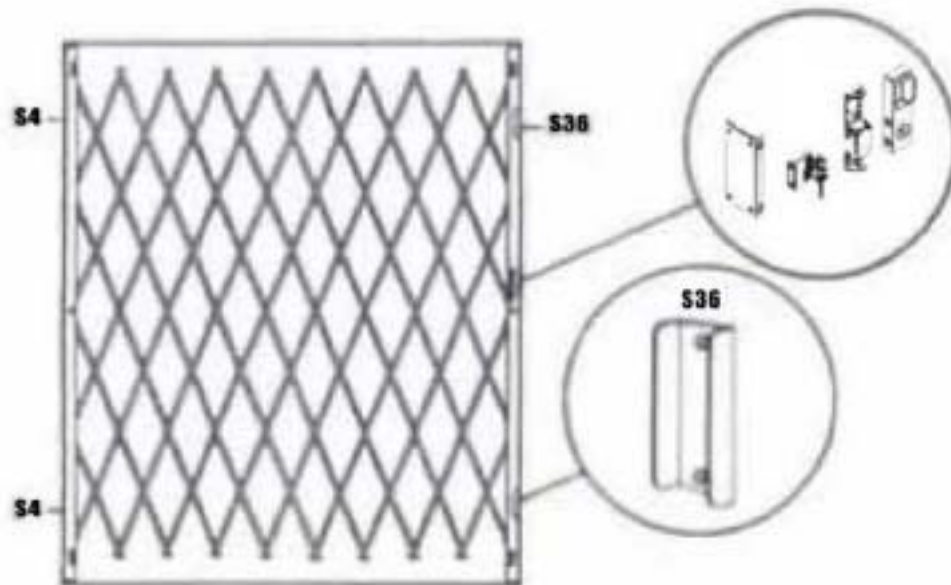

Saftiwindow Fittings

Single Sash Saftiwindows

Using the ref S36 "U" Brackets above and below the lock ensures that the channel is secured top and bottom.

Double Sash Saftiwindows

Using two S35 "T" brackets ensures absolute rigidity in the centre.