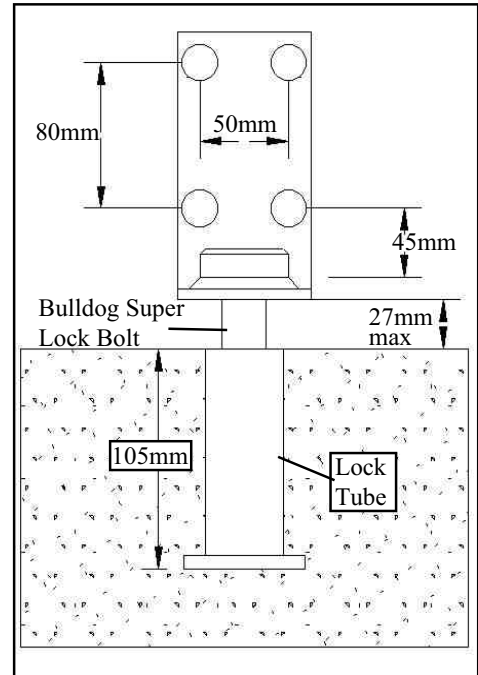

Bulldog Garage Door Lock. GD400

Features:-

1. Bolt on 'L' shaped bracket to fit to either outside or inside of garage door.
2. Reinforcing plate supplied in kit to strengthen door. 75mm x 110mm, 6mm thick.
3. Uses Bulldog Super Lock Bolt, no padlocks. See separate sheet.
4. M10 x 75mm coach bolts supplied for fitting to metal or wooden doors.
5. Lock tube fits flush with ground, no protruding parts.
6. When locked, the garage door is physically held to the ground making prising of the door very difficult.
7. Dust caps provided to prevent dirt and dust ingress into lock and lock tube.
8. Finished in a highly visible yellow powder coating.
9. Also available Roller Shutter Door Lock version GR500.
10. Weight =2.3kg