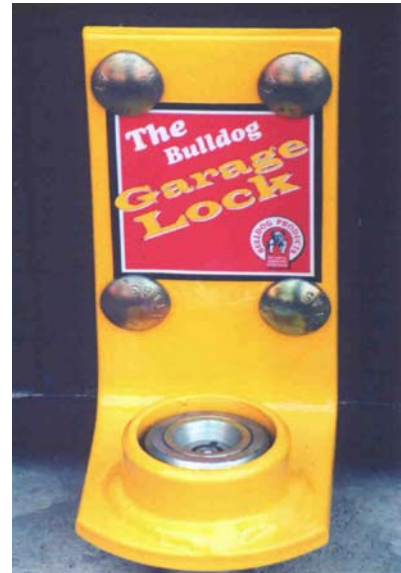

Bulldog Garage Door Lock. GD400

Features:-

1. Bolt on 'L' shaped bracket to fit to either outside or inside of garage door.
2. Reinforcing plate supplied in kit to strengthen door. 75mm x 110mm, 6mm thick.
3. Uses Bulldog Super Lock Bolt, no padlocks. See separate sheet.
4. M10 x 75mm coach bolts supplied for fitting to metal or wooden doors.
5. Lock tube fits flush with ground, no protruding parts.
6. When locked, the garage door is physically held to the ground making prising of the door very difficult.
7. Dust caps provided to prevent dirt and dust ingress into lock and lock tube.
8. Finished in a highly visible yellow powder coating.
9. Also available Roller Shutter Door Lock version GR500.
10. Weight =2.3kg