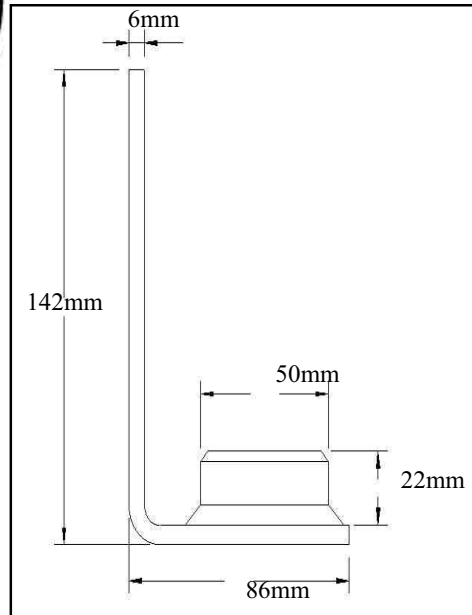

Bulldog Garage Door Lock. GD400

Features:-

1. Bolt on 'L' shaped bracket to fit to either outside or inside of garage door.
2. Reinforcing plate supplied in kit to strengthen door. 75mm x 110mm, 6mm thick.
3. Uses Bulldog Super Lock Bolt, no padlocks. See separate sheet.
4. M10 x 75mm coach bolts supplied for fitting to metal or wooden doors.
5. Lock tube fits flush with ground, no protruding parts.
6. When locked, the garage door is physically held to the ground making prising of the door very difficult.
7. Dust caps provided to prevent dirt and dust ingress into lock and lock tube.
8. Finished in a highly visible yellow powder coating.
9. Also available Roller Shutter Door Lock version GR500.
10. Weight =2.3kg